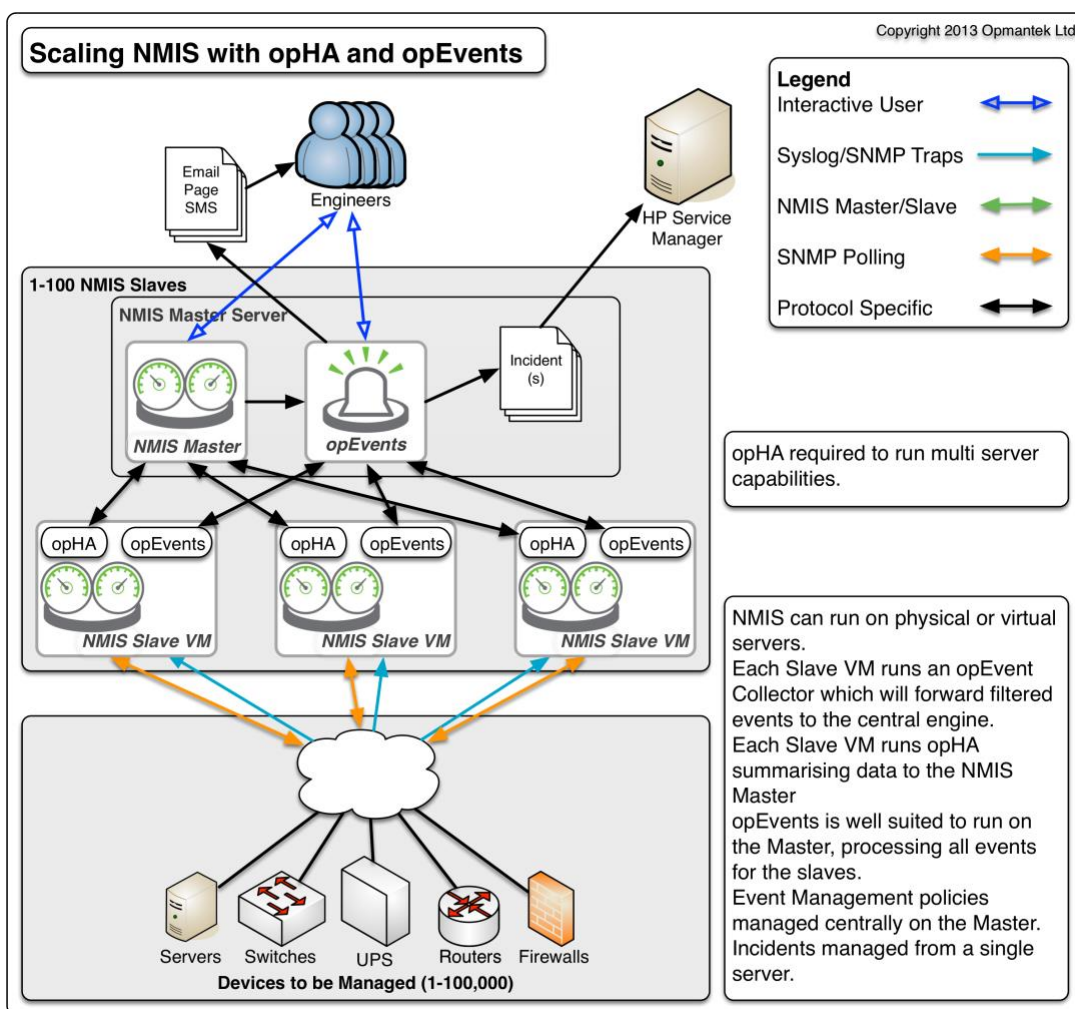

### GEOGRAPHICAL DISTRIBUTION

Slave pollers may be sited locally to the NOC or on-site at the remote location.

### SECURE

Supports both push and pull of slave poller data to the Master.

### API INTEGRATION

opHA incorporates JSON API's, which can be leveraged by third party systems for greater integration.

Expanding your network monitoring has never been easier!

Supporting both large, geographically disbursed clients and Managed Service Providers (MSP), Opmantek's opHA module distributes polling duties across multiple slave pollers allowing for infinite scalability.

opHA provides high availability, automated redundancy, master-slave functions, and geographic distribution of the management system enabling multi-customer functions/views in NMIS, opEvents, and opCharts.